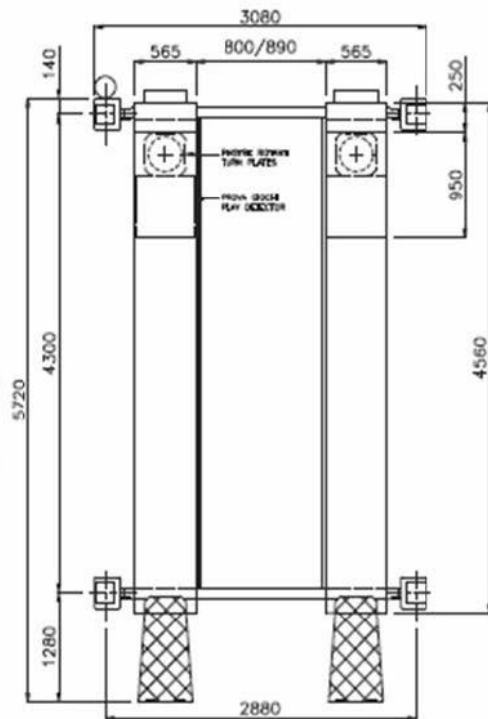

LEF45L

EATL4L456

Without

With

Play Detectors

Play Detectors

MOT EQUIPMENT

Italian quality 4 post lift

4000kg Capacity

Lifting time 30 Seconds

Recessed Turning Plates

Electro-Hydraulic operation

3 x Mirrors and Pedal Depressor included with ATL Lift

Play Detectors may be retro fitted

Driver & Vehicle Standards Agency