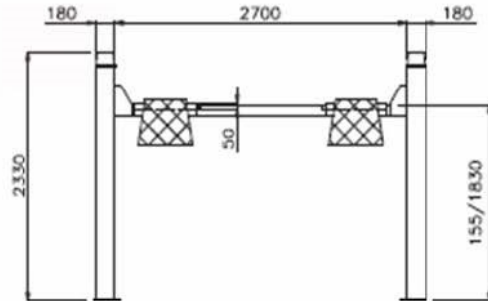

LEF45L

EATL4L456

Without

With

Play Detectors

Play Detectors

MOT EQUIPMENT

Italian quality 4 post lift

4000kg Capacity

Lifting time 30 Seconds

Recessed Turning Plates

Electro-Hydraulic operation

3 x Mirrors and Pedal Depressor included with ATL Lift

Play Detectors may be retro fitted

Driver & Vehicle Standards Agency